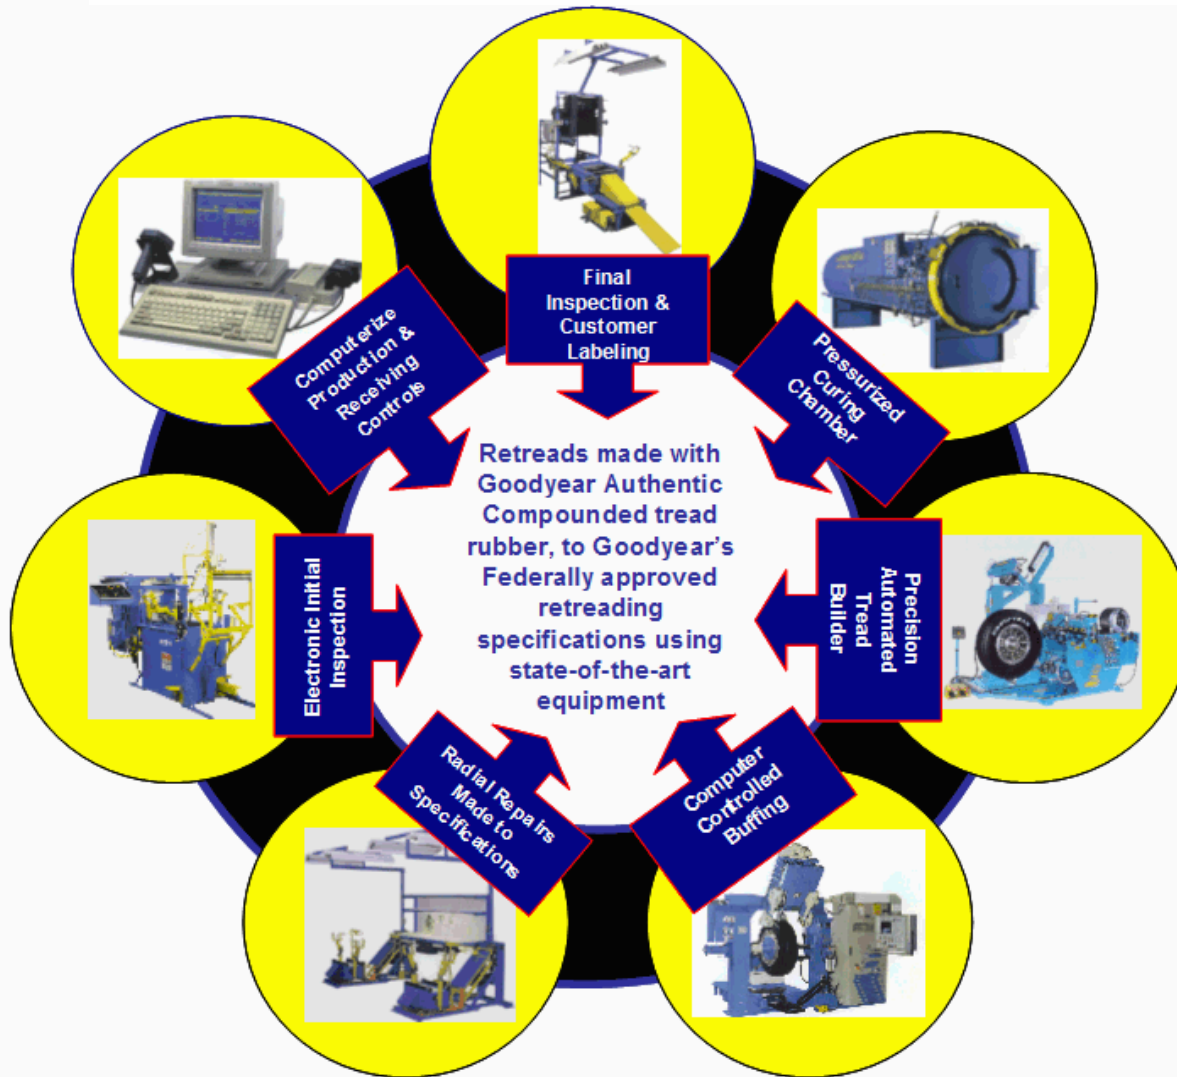

# Goodyear's **NEXTRED™** Precure Retreading Process – *“Technology in Retreading”*

**Goodyear Authentic Precure Retreads equal or surpass new tires of similar design for treadwear per 32<sup>nd</sup> tread depth, road handling traction and rolling efficiency**